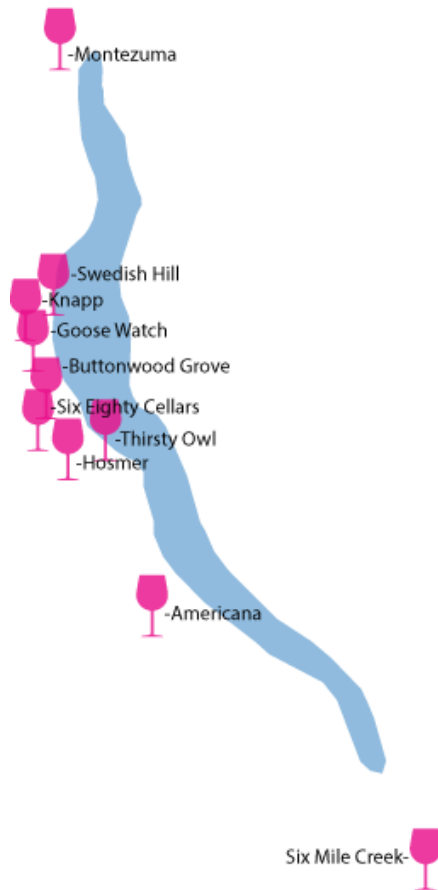

Sweet Treats for your Sweetheart Itineraries

Map:

Group A1-

10:00am- Montezuma Winery
(leave at 10:40 for next stop)
11:00am- Swedish Hill Winery
(leave at 11:50 for next stop)
12:00pm- Goose Watch Winery
(leave at 12:50 for next stop)
1:00pm- Thirsty Owl Wine Co.
(leave at 1:45 for next stop)
2:00pm- Americana Vineyards
(leave at 2:55 for next stop)
3:30pm- Six Mile Creek Vineyards

Group I3-

- 10:00am-Hosmer Winery
(leave at 10:45 for next stop)
- 11:00am- Americana Vineyards
(leave at 11:40 for next stop)
- 12:00pm- Knapp Winery
(leave at 12:55 for next stop)
- 1:00pm- Swedish Hill Winery
(leave at 1:40 for next stop)
- 2:00pm- Montezuma Winery
(leave at 2:35 for next stop)
- 3:00pm- Six Eighty Cellars

Group L1-

- 10:30am- Six Mile Creek Vineyards
(leave at 11:20 for next stop)
- 12:00pm- Americana Vineyards
(leave at 12:45 for next stop)
- 1:00pm- Hosmer Winery
(leave at 1:55 for next stop)
- 2:00pm- Thirsty Owl Wine Co.
(leave at 2:50 for next stop)
- 3:00pm- Goose Watch Winery
(leave at 3:55 for next stop)
- 4:00pm- Knapp Winery

Map:

Group K1-

- 10:00am-Americana Vineyards
(leave at 10:45 for next stop)
- 11:00am- Hosmer Winery
(leave at 11:55 for next stop)
- 12:00pm- Thirsty Owl Wine Co.
(leave at 12:50 for next stop)
- 1:00pm- Goose Watch Winery
(leave at 1:50 for next stop)
- 2:00pm- Swedish Hill Winery
(leave at 2:40 for next stop)
- 3:00pm- Montezuma Winery