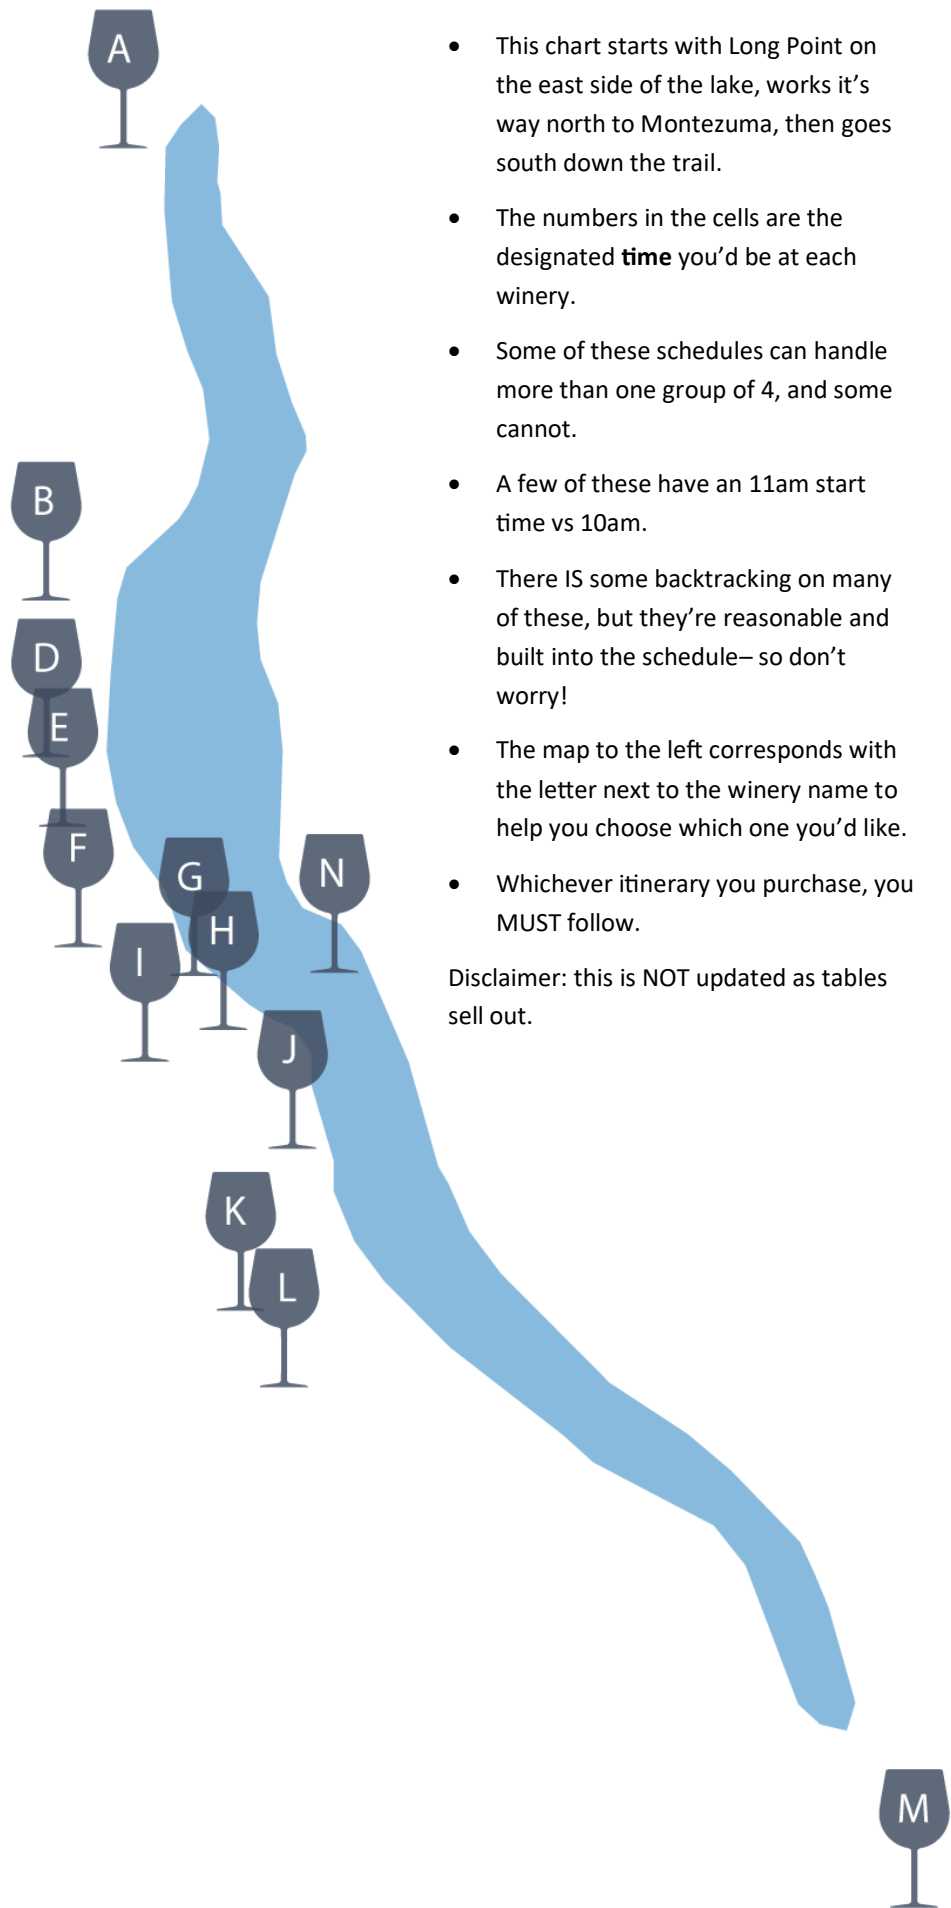

2021 Holiday Shopping Spree Itineraries

- This chart starts with Long Point on the east side of the lake, works it's way north to Montezuma, then goes south down the trail.
- The numbers in the cells are the designated **time** you'd be at each winery.
- Some of these schedules can handle more than one group of 4, and some cannot.
- A few of these have an 11am start time vs 10am.
- There IS some backtracking on many of these, but they're reasonable and built into the schedule— so don't worry!
- The map to the left corresponds with the letter next to the winery name to help you choose which one you'd like.
- Whichever itinerary you purchase, you **MUST** follow.

Group Name:	J1	J2	J3	J4	J5	J6	K1	K2	L1	L2	L3	L4	M1	N1	N2
# of tables available:	1	1	1	1	1	1	3	1	2	4	1	1	4	4	1
N Long Point										12:30			11:30	10:30	10:30
A Montezuma				1:00		3:00	3:00	2:00		2:00		2:00	1:00		12:00
B Swedish Hill			3:00				2:00	3:00	3:00		3:00				
D Knapp			1:00	12:00	1:00	2:00		1:00		3:00	1:00	3:00	2:00		1:00
E Goose Watch		2:00				1:00		12:00					3:00		
F Buttonwood	2:00	1:00	2:00	11:00			1:00	11:00	2:00		2:00	1:00		4:00	
G 680 Cellars				2:00	2:00	12:00				4:00					
H CREW	3:00	3:00			3:00				1:00						
I Thirsty Owl	1:00			3:00			12:00		12:00			12:00	4:00	3:00	2:00
J Hosmer	10:00	10:00	10:00	10:00	10:00	10:00					12:00			2:00	3:00
K Lucas	12:00	12:00	12:00		12:00		10:00	10:00	11:00		11:00	11:00			4:00
L Americana	11:00	11:00	11:00		11:00	11:00	11:00		10:00	10:00	10:00	10:00		1:00	
M Six Mile Creek										11:00			10:00	12:00	